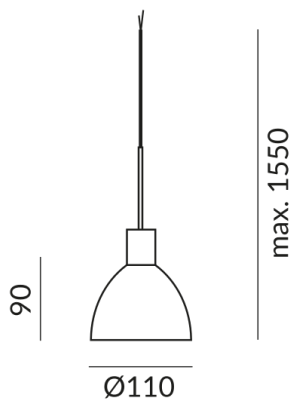

SILVA NEO 110

pendant lights

SILVA NEO 110 LV OE

132103mcgy

LED

Dimmable

€389.00

Available, delivery time: 7 days

Body Color

matt chrome-plated / painted

Shade Color

crystal clear

Systems

LV pendant for canopy system

Bulb Type

LV-LED

Light Color

2.700K

Technical specifications

Body color

matt chrome-plated / painted

Shade color

crystal clear

Dimmable

Dimmbar mit entsprechendem Betriebsgerät

Input power

12 Watt

Light color

2700 K

Option

Optional 3000k

Optional Dim2warm

LED luminous flux

1250 lm

Color rendering index

CRI 97

Safety class

3

Ingress protection

IP20

Weight