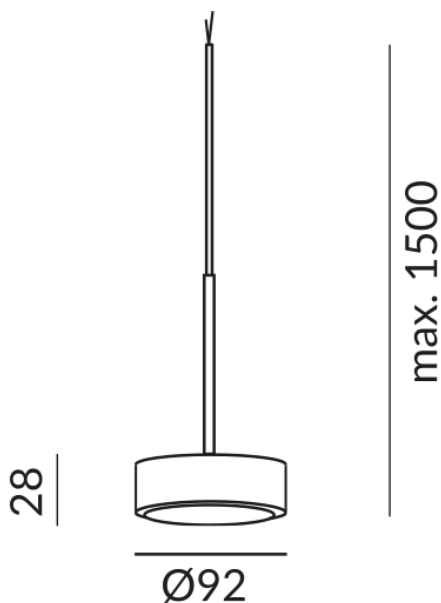

## Angle

60°

### LED luminous flux

1250 lm

### Safety class

3

### Weight

0.42 kg