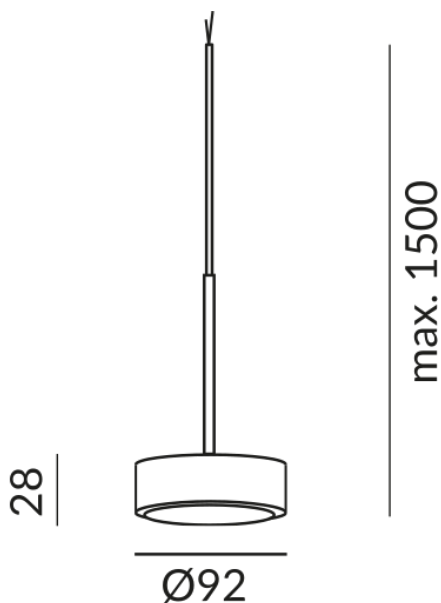

### LED luminous flux

1250 lm

### Safety class

3

### Weight

0.42 kg