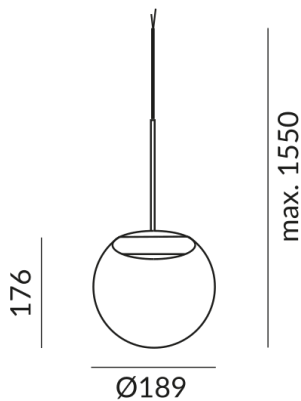

BLOP DUR pendant lights

BLOP DUR LV OE, 12W, 350mA, PC3, 2700K, D: 190mm

Discontinued, no longer in our catalogue. Available while stocks last.

130054mcgy

LED

Dimmable

€499.00

Available, delivery time: 4 weeks

Systems

LV pendant for canopy system

Bulb Type

LV-LED

Body Color

matt chrome-plated / painted

Technical specifications

Body color

matt chrome-plated / painted

Dimmable

Dimmbar mit entsprechendem Betriebsgerät

Input power

12 Watt

Light color

2700 K

Option

Optional 3000k

Optional Dim2warm

LED luminous flux

1200 lm

Color rendering index

CRI 90

Safety class

3

Ingress protection

IP20

Weight

0.96 kg

Design