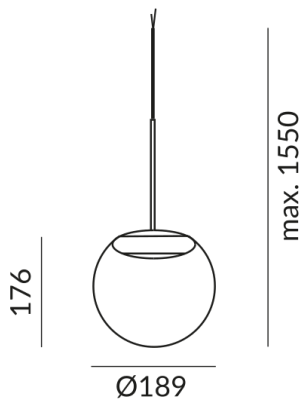

Information on operating LED lights

Thank you for choosing our LED lights.

To ensure the best possible performance and longevity of your new lighting, please observe the following instructions: