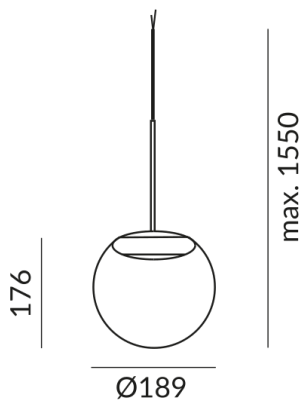

BLOP DUR pendant lights

BLOP DUR LV OE

130054ha
LED
€529.00

Systems

LV pendant for canopy system

Bulb Type

LV-LED

Body Color

champagner

Technical specifications

Body color
champagner

Input power
12 Watt

Light color
2700 K

Option
Optional 3000k
Optional Dim2warm

LED luminous flux
1200 lm

Color rendering index
CRI 90

Safety class
3

Ingress protection
IP20

Weight
0.96 kg

Design
Dirk Wortmeyer