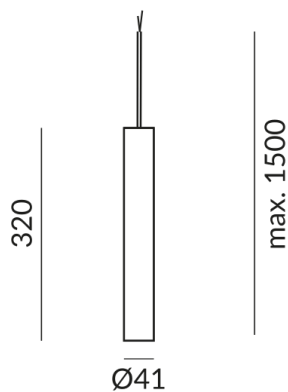

### LED luminous flux

650 lm

### Safety class

2

### Weight

0.54 kg

Design  
BRUCK-Design