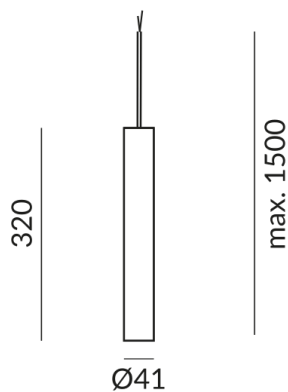

SWAP pendant lights

SWAP 50° LV OE

130045sg
LED
Dimmable
€259.00

detail.deliveryTimeAvailable2

Systems

LV pendant for canopy system

Body Color

black, inside gold

Other Properties

Silver reflector

Length

320mm

Angle

50°

Technical specifications

Body color

black, inside gold

Primary connection voltage

230 Volt

Dimmable

Dimmbar mit entsprechendem Betriebsgerät

Input power

7 Watt

Light color

2700 K

Option

Optional 3000k

LED luminous flux

650 lm

Color rendering index

CRI 93

Safety class

2

Ingress protection

IP20

Weight

0.54 kg