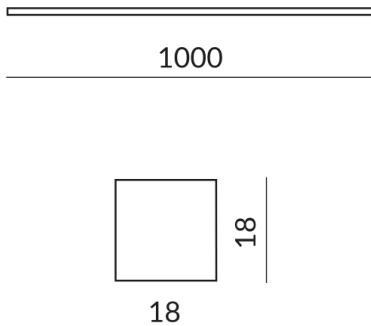

1

Ingress protection

IP20

Weight

0.29 kg

Design

Dirk Wortmeyer

Information on operating LED lights