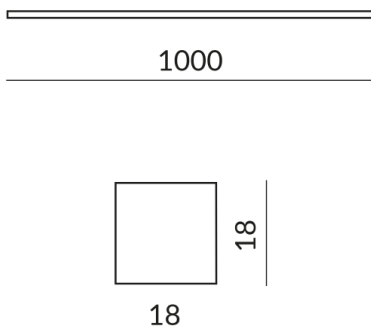

Length
1000mm

Technical specifications

Body color
matt chrome-plated / painted

Primary connection voltage
230 Volt

Dimmable
Phasenabschnitt (C)

Input power
20 Watt

Light color
2700 K

Option
Optional 3000k

LED luminous flux
2000 lm

Color rendering index
CRI 93

Safety class
1

Ingress protection
IP20

Weight
0.29 kg

Design
Dirk Wortmeyer

Information on operating LED lights

Thank you for choosing our LED lights.