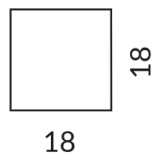

Design

Dirk Wortmeyer