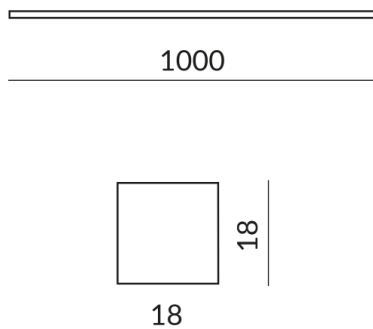

Angle

70°

Light Color

2.700K

Length

1000mm

Technical specifications

Body color

1

Ingress protection

IP20

Weight

0.29 kg

Design

Dirk Wortmeyer

Information on operating LED lights