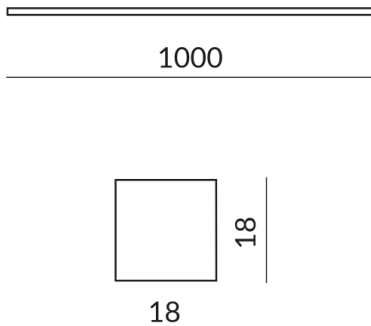

Length
1000mm

Technical specifications

Body color
matt chrome-plated / painted

Primary connection voltage
230 Volt

Dimmable
Phasenabschnitt (C)

Input power
20 Watt

Light color
2700 K

Option
Optional 3000k

LED luminous flux
2000 lm

Color rendering index
CRI 93

Safety class
1

Ingress protection
IP20

Weight
0.29 kg

Design
Dirk Wortmeyer

Information on operating LED lights

Thank you for choosing our LED lights.