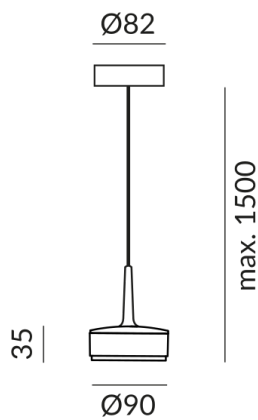

# TUTO II pendant lights

TUTO II ACS

104260sw  
LED  
Dimmable  
€259.00

Available, delivery time: 7 days

**Body Color**  
painted black

**Systems**  
Single luminaires

**Angle**  
110°

---

## Technical specifications

**Body color**  
painted black

**Primary connection voltage**  
230 Volt

**Dimmable**  
Phasenabschnitt (C)

**Input power**  
10 Watt

**Light color**  
2700 K

**LED luminous flux**  
800 lm

**Color rendering index**  
CRI 90

**Safety class**  
2

**Ingress protection**  
IP20

**Weight**  
0.45 kg