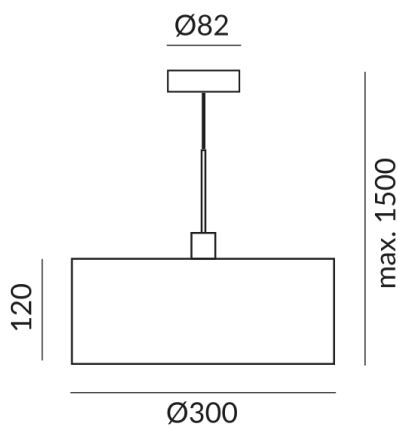

Shade Color

oak

Diameter

300mm

Bulb Type

AC-LED

Light Color

2.700K

Phasenabschnitt (C)

Input power

10 Watt

Light color

2700 K

Option

Optional 3000k

LED luminous flux