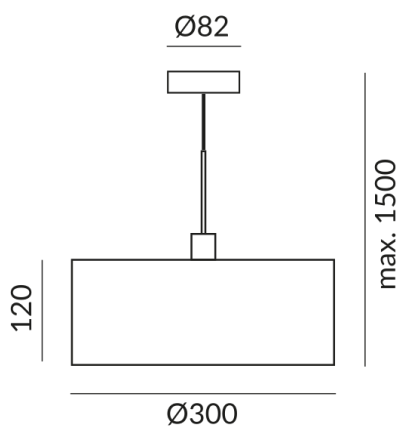

Light Color - Builtin

Builtin 2.700K

Technical specifications

Body color

chrome

Shade color

black, inside gold

Primary connection voltage

230 Volt

Dimmable

Phasenabschnitt (C)

Input power

10 Watt

Light color

2700 K

Option

Optional 3000k

LED luminous flux

800 lm

Color rendering index

CRI 90

Safety class