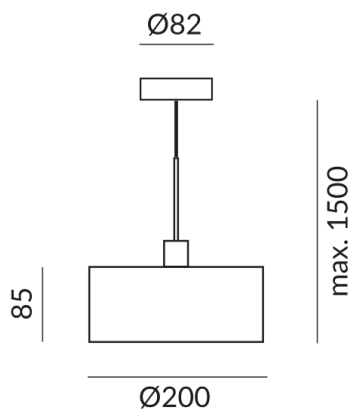

Light Color - Built-in

Built-in 2.700K

Technical specifications

Body color

matt chrome-plated / painted

Shade color

walnut

Primary connection voltage

230 Volt

Dimmable

Phasenabschnitt (C)

Input power

10 Watt

Light color

2700 K

Option

Optional 3000k

LED luminous flux

800 lm

Color rendering index

CRI 90

Safety class

2