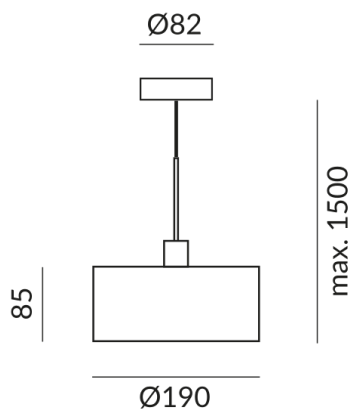

Light Color - Built-in

Built-in 2.700K

Technical specifications

Body color

painted black

Shade color

black, inside gold

Primary connection voltage

230 Volt

Dimmable

Phasenabschnitt (C)

Input power

10 Watt

Light color

2700 K

Option

Optional 3000k

LED luminous flux

800 lm

Color rendering index

CRI 90

Safety class

2