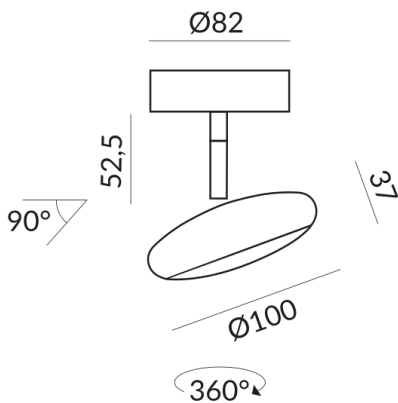

BLOP spotlights

BLOP SPOT 30° AC C

104130ws
LED
30°
Dimmable
€359.00

detail.deliveryTimeAvailable2

Body Color

Painted white

Mount Type

Deckenanbau (C)

Technical specifications

Body color

Painted white

Primary connection voltage

230 Volt

Dimmable

Phasenabschnitt (C)

Input power

CRI 90

Safety class

1

Ingress protection

IP20

Weight

0.44 kg

Design
Dirk Wortmeyer