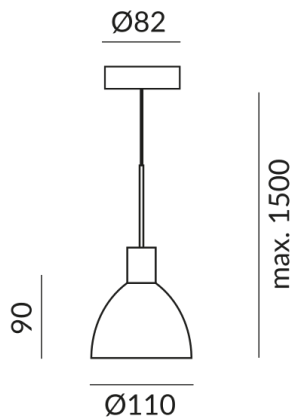

Light Color

3.000K

Technical specifications

Body color

matt chrome-plated / painted

Shade color

white, texture

Primary connection voltage

230 Volt

Dimmable

Phasenabschnitt (C)

Input power

8 Watt

Light color

2700 K

Option