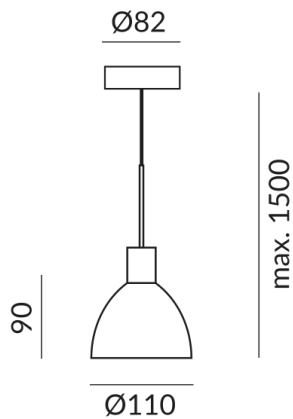

Bulb Type
AC-LED

Light Color
2.700K

Technical specifications

Body color
painted black

Shade color
crystal clear

Primary connection voltage
230 Volt

Dimmable
Phasenabschnitt (C)

Input power
8 Watt

Light color
2700 K

Option
Optional 3000k

LED luminous flux
650 lm

Color rendering index
CRI 90

Safety class
2

Ingress protection
IP20

**Weight**

0.61 kg