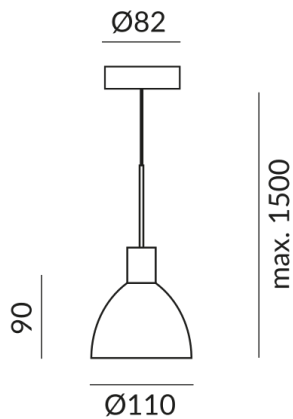

Systems

Single luminaires

Bulb Type

AC-LED

Light Color

2.700K

Technical specifications

Body color

painted white

Shade color

blue magenta

Primary connection voltage

230 Volt

Dimmable

Phasenabschnitt (C)

Input power

8 Watt

Light color

2700 K

Option

Optional 3000k

LED luminous flux

650 lm

Color rendering index