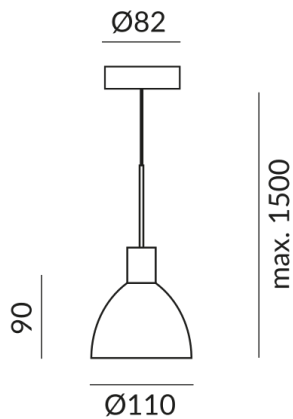

Systems

Single luminaires

Bulb Type

AC-LED

Light Color

2.700K

Technical specifications

Body color

8 Watt

Light color

2700 K

Option

Optional 3000k

LED luminous flux

650 lm

Color rendering index