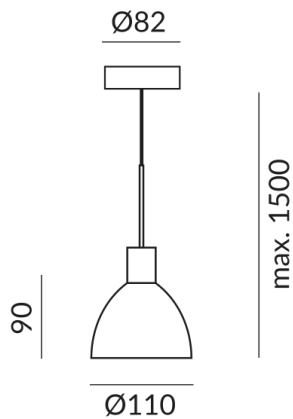

Bulb Type
AC-LED

Light Color
2.700K

Technical specifications

Body color
matt chrome-plated / painted

Shade color
blue magenta

Primary connection voltage
230 Volt

Dimmable
Phasenabschnitt (C)

Input power
8 Watt

Light color
2700 K

Option
Optional 3000k

LED luminous flux
650 lm

Color rendering index
CRI 90

Safety class
2

Ingress protection
IP20

**Weight**

0.61 kg