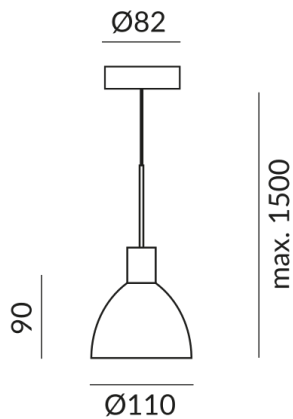

Technical specifications

Body color

painted white

Shade color

orange yellow

Primary connection voltage

230 Volt

Dimmable

Phasenabschnitt (C)

Input power

8 Watt

Light color

2700 K

Option

Optional 3000k

LED luminous flux

650 lm

Color rendering index

CRI 90

Safety class

2

Ingress protection

IP20