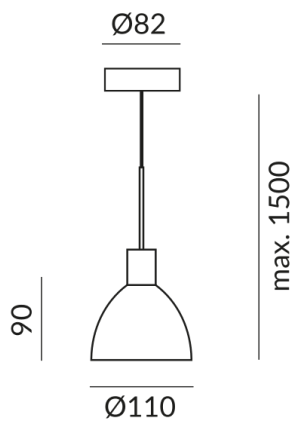

Technical specifications

Body color
matt chrome-plated / painted

Shade color
orange yellow

Primary connection voltage
230 Volt

Dimmable
Phasenabschnitt (C)

Input power
8 Watt

Light color
2700 K

Option
Optional 3000k

LED luminous flux
650 lm

Color rendering index
CRI 90

Safety class
2

Ingress protection
IP20

Weight
0.61 kg

Design

BRUCK Werksdesign

Information on operating LED lights