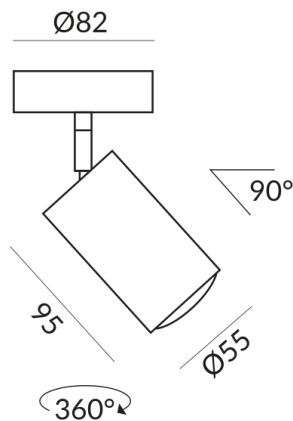

# STAR 30-65° spotlights

STAR SPOT 30-65° AC C

104070sw  
LED  
30°  
Dimmable  
€349.00

detail.deliveryTimeAvailable2

**Body Color**  
painted black

**Systems**  
Single luminaires

**Light Color**  
2.700K

## Technical specifications

**Body color**  
painted black

**Primary connection voltage**  
230 Volt

**Dimmable**  
Phasenabschnitt (C)

**Input power**  
10 Watt

**Light color**  
2700 K

**Option**  
Optional 3000k

**LED luminous flux**  
800 lm

**Color rendering index**  
CRI 90

**Safety class**  
1

**Ingress protection**  
IP20

**Weight**  
0.48 kg

**Design**  
BRUCK Werksdesign