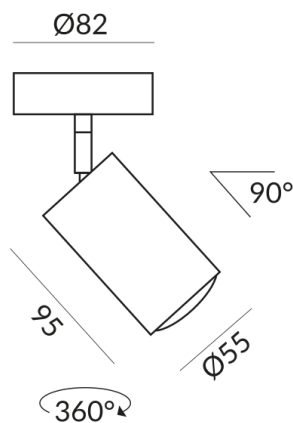

Technical specifications

Body color

matt chrome-plated / painted

Primary connection voltage

230 Volt

Dimmable

Phasenabschnitt (C)

Input power

10 Watt

Light color

2700 K

Option

Optional 3000k

LED luminous flux

800 lm

Color rendering index

CRI 90

Safety class

1

Ingress protection

IP20

Weight

0.48 kg

Design

BRUCK Werksdesign