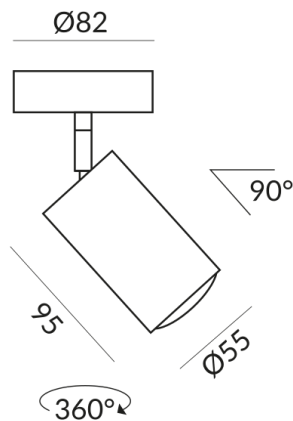

Technical specifications

Body color

matt chrome-plated / painted

Primary connection voltage

230 Volt

Dimmable

Phasenabschnitt (C)

Input power

019d53eef6ac70bf8082e55c98f95455

Watt

Light color

2700 K

Option

Optional 3000k

LED luminous flux

800 lm

Color rendering index

CRI 90

Safety class

1

Ingress protection

IP20

Design

BRUCK Werksdesign