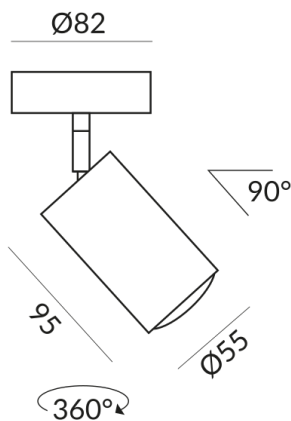

STAR 30-65° spotlights

STAR SPOT 30-65° AC C, 10W, PC1,
2700K

104070mcy
LED
30°
Dimmable
€349.00

Available, delivery time: 3-5 days

Body Color
matt chrome-plated / painted

Systems
Single luminaires

Light Color
2.700K

Assortment Status
Catalog item

Technical specifications

Body color
matt chrome-plated / painted

Primary connection voltage
230 Volt

Dimmable
Phasenabschnitt (C)

Input power
10 Watt

Light color
2700 K

Option
Optional 3000k

LED luminous flux
800 lm

Color rendering index
CRI 90

Safety class
1

Ingress protection
IP20

Weight
0.48 kg

Information on operating LED lights

Thank you for choosing our LED lights.

To ensure the best possible performance and longevity of your new lighting, please observe the following instructions: