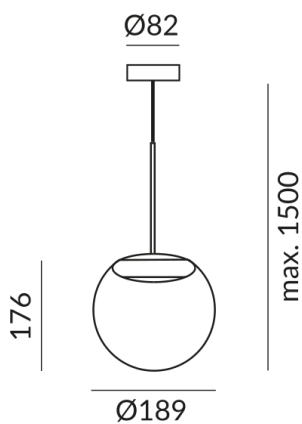

Design

Dirk Wortmeyer