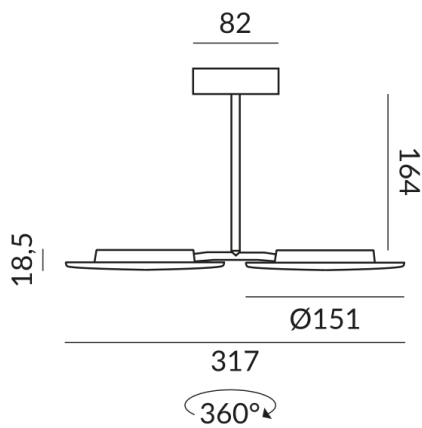

Technical specifications

Body color
painted white

Primary connection voltage
230 Volt

Dimmable
Phasenabschnitt (C)

Input power
30 Watt

Light color
2700 K

Option
Optional 3000k

LED luminous flux
2400 lm

Color rendering index
CRI 93

Safety class
1

Ingress protection
IP20

Weight
0.83 kg

Design
Dirk Wortmeyer