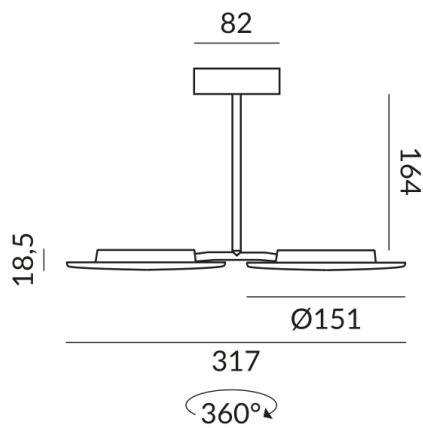

Technical specifications

Body color
painted black

Primary connection voltage
230 Volt

Dimmable
Phasenabschnitt (C)

Input power
30 Watt

Light color
2700 K

Option
Optional 3000k

LED luminous flux
2400 lm

Color rendering index
CRI 93

Safety class
1

Ingress protection
IP20

Weight
0.83 kg

Design
Dirk Wortmeyer