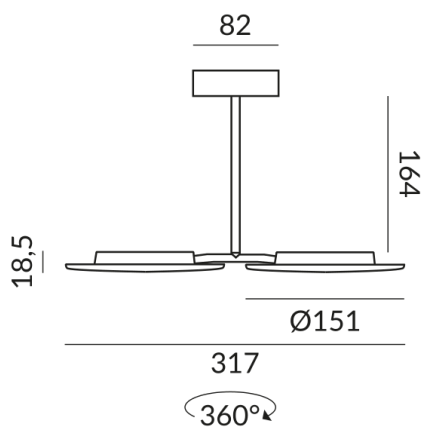

matt chrome-plated / painted

Systems

Single luminaires

Light Color

2.700K

Technical specifications

Body color

matt chrome-plated / painted

Primary connection voltage

230 Volt

Dimmable

Phasenabschnitt (C)

Input power

30 Watt

Light color

2700 K