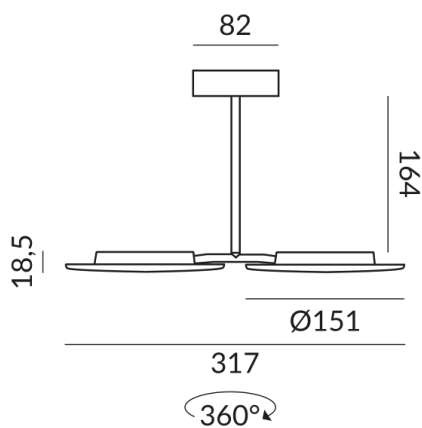

Technical specifications

Body color
champagner black

Primary connection voltage
230 Volt

Dimmable
Phasenabschnitt (C)

Input power
30 Watt

Light color
2700 K

Option
Optional 3000k

LED luminous flux
2400 lm

Color rendering index
CRI 93

Safety class
1

Ingress protection
IP20

Weight
0.83 kg

Design
Dirk Wortmeyer