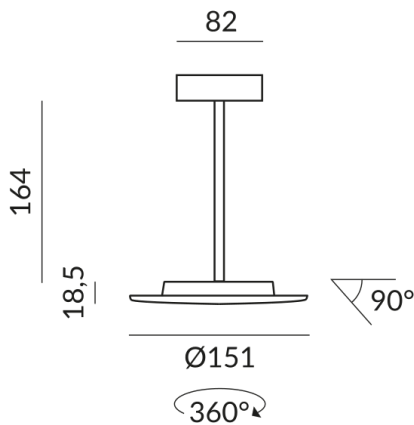

Technical specifications

Body color
painted white

Primary connection voltage
230 Volt

Dimmable
Phasenabschnitt (C)

Input power
15 Watt

Light color
2700 K

Option
Optional 3000k

LED luminous flux
1200 lm

Color rendering index
CRI 93

Safety class
1

Ingress protection
IP20

Weight
0.41 kg

Design
Dirk Wortmeyer