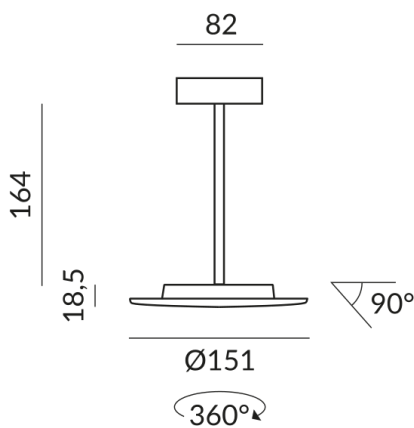

Body color
painted white

Primary connection voltage
230 Volt

Dimmable
Phasenabschnitt (C)

Input power
15 Watt

Light color
2700 K

Option
Optional 3000k

LED luminous flux
1200 lm

Color rendering index
CRI 93

Safety class
1

Ingress protection
IP20

Weight
0.41 kg

Design
Dirk Wortmeyer

Information on operating LED lights
Thank you for choosing our LED lights.

To ensure the best possible performance and longevity of your new lighting, please observe the following instructions: