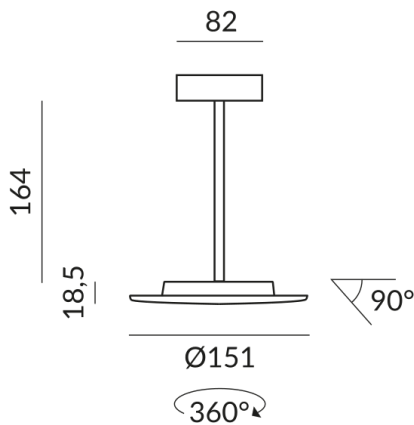

Technical specifications

Body color
painted black

Primary connection voltage
230 Volt

Dimmable
Phasenabschnitt (C)

Input power
15 Watt

Light color
2700 K

Option
Optional 3000k

LED luminous flux
1200 lm

Color rendering index
CRI 93

Safety class
1

Ingress protection
IP20

Weight
0.41 kg

Design
Dirk Wortmeyer