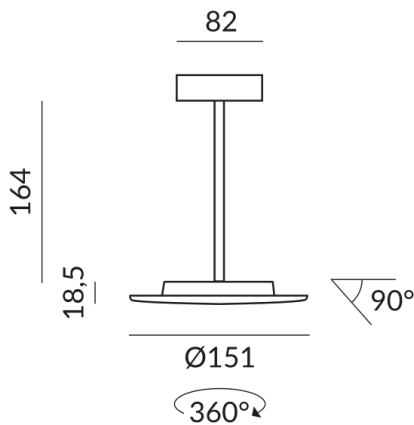

matt chrome-plated / painted

Systems

Single luminaires

Light Color

2.700K

Technical specifications

Body color

matt chrome-plated / painted

Primary connection voltage

230 Volt

Dimmable

Phasenabschnitt (C)

Input power

15 Watt

Light color

2700 K