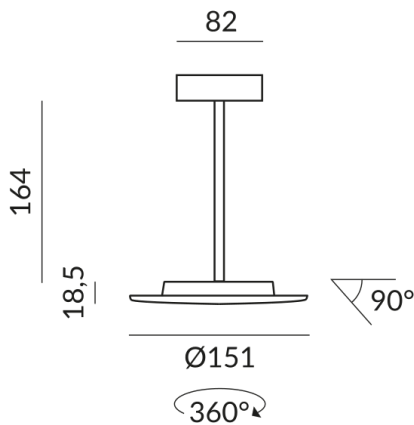

Technical specifications

Body color
champagner white

Primary connection voltage
230 Volt

Dimmable
Phasenabschnitt (C)

Input power
15 Watt

Light color
2700 K

Option
Optional 3000k

LED luminous flux
1200 lm

Color rendering index
CRI 93

Safety class
1

Ingress protection
IP20

Weight
0.41 kg

Design
Dirk Wortmeyer