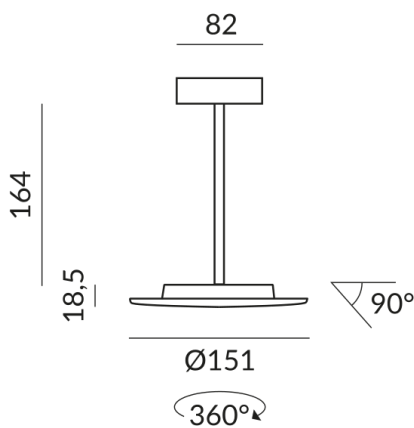

Technical specifications

Body color

champagner white

Primary connection voltage

230 Volt

Dimmable

Phasenabschnitt (C)

Input power

15 Watt

Light color

2700 K

Option

Optional 3000k

LED luminous flux

1200 lm

Color rendering index

CRI 93

Safety class

1

Ingress protection

IP20

Weight

0.41 kg

Design

Dirk Wortmeyer

Information on operating LED lights

Thank you for choosing our LED lights.