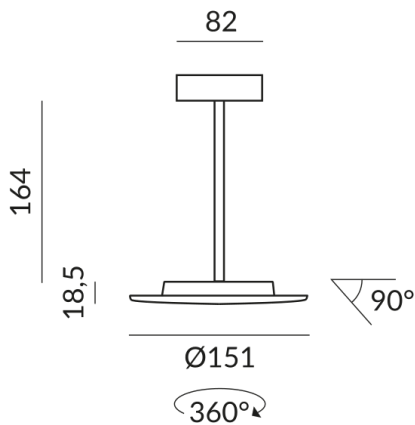

Technical specifications

Body color
champagner black

Primary connection voltage
230 Volt

Dimmable
Phasenabschnitt (C)

Input power
15 Watt

Light color
2700 K

Option
Optional 3000k

LED luminous flux
1200 lm

Color rendering index
CRI 93

Safety class
1

Ingress protection
IP20

Weight
0.41 kg

Design
Dirk Wortmeyer