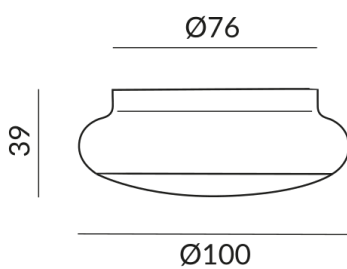

BLOP FIX ceiling lights

BLOP FIX 30° AC C

104032ws
LED
30°
Dimmable
€269.00

Available, delivery time: 7 days

Body Color
painted white

Bulb Type
AC-LED

Mount Type
Deckenanbau (C)

Angle
30°

Light Color
2.700K

Technical specifications

Body color
painted white

Primary connection voltage
230 Volt

Dimmable
Phasenabschnitt (C)

Input power
12 Watt

Light color
2700 K

Option
Optional 3000k

LED luminous flux
950 lm

Color rendering index
CRI 90

Safety class
1

Ingress protection
IP20

Weight

0.38 kg

Design

Dirk Wortmeyer