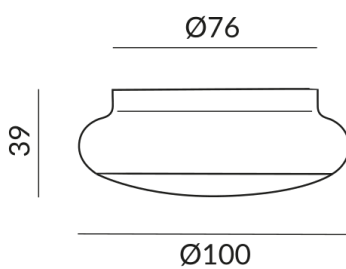

**Body Color**

matt chrome-plated / painted

**Bulb Type**

AC-LED

**Mount Type**

Deckenanbau (C)

**Angle**

30°

## Technical specifications

**Body color**

matt chrome-plated / painted

**Primary connection voltage**

230 Volt

**Dimmable**

Phasenabschnitt (C)

**Input power**