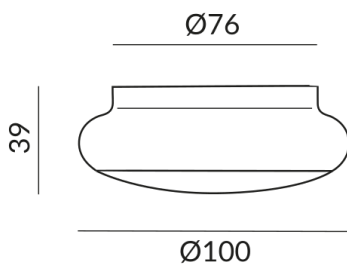

Light Color

3.000K

Technical specifications

Body color

Painted white

Primary connection voltage

230 Volt

Dimmable

Phasenabschnitt (C)

Input power

12 Watt

Light color

2700 K

Option

Optional 3000k

LED luminous flux

950 lm

Color rendering index

CRI 90

Safety class

1

Ingress protection

IP20

Weight

0.38 kg