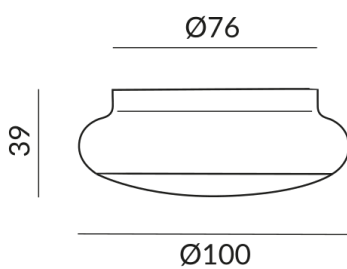

BLOP FIX ceiling lights

BLOP FIX 60° AC C, 12W, PC1, 2700K

104031sw
LED
60°
Dimmable
€269.00

Available, delivery time: 3-5 days

Body Color
painted black

Bulb Type
AC-LED

Mount Type
Deckenanbau (C)

Angle
60°

Light Color
2.700K

Technical specifications

Body color
painted black

Primary connection voltage
230 Volt

Dimmable
Phasenabschnitt (C)

Input power
12 Watt

Light color
2700 K

Option
Optional 3000k

LED luminous flux
950 lm

Color rendering index
CRI 90

Safety class
1

Ingress protection
IP20

Weight

0.38 kg

Design

Dirk Wortmeyer