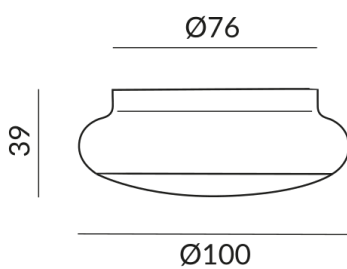

BLOP FIX ceiling lights

BLOP FIX 60° AC C

104031sw
LED
60°
Dimmable
€269.00

Available, delivery time: 7 days

Body Color
painted black

Bulb Type
AC-LED

Mount Type
Deckenanbau (C)

Angle
60°

Light Color
2.700K

Technical specifications

Body color
painted black

Primary connection voltage
230 Volt

Dimmable
Phasenabschnitt (C)

Input power
12 Watt

Light color
2700 K

Option
Optional 3000k

LED luminous flux
950 lm

Color rendering index
CRI 90

Safety class
1

Ingress protection
IP20

Weight

0.38 kg

Design

Dirk Wortmeyer