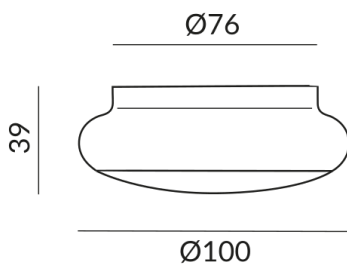

Light Color

3.000K

Technical specifications

Body color

Painted black

Primary connection voltage

230 Volt

Dimmable

Phasenabschnitt (C)

Input power

12 Watt

Light color

2700 K

Option

Optional 3000k

LED luminous flux

950 lm

Color rendering index

CRI 90

Safety class

1

Ingress protection

IP20

Weight

0.38 kg