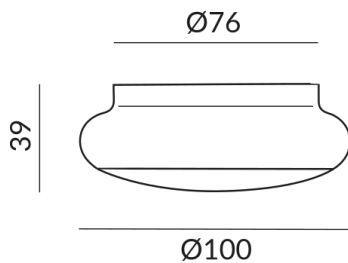

matt chrome-plated / painted

Bulb Type

AC-LED

Mount Type

Deckenanbau (C)

Angle

60°

Technical specifications

Body color

matt chrome-plated / painted

Primary connection voltage

230 Volt

Dimmable

Phasenabschnitt (C)

Input power

12 Watt