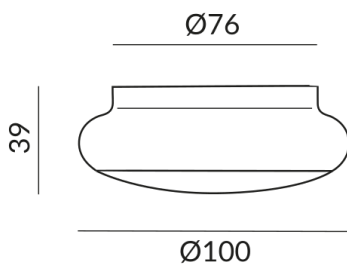

matt chrome-plated / painted

Bulb Type

AC-LED

Mount Type

Deckenanbau (C)

Angle

60°

Light Color

3.000K

Technical specifications

Body color

matt chrome-plated / painted

Primary connection voltage

230 Volt

Dimmable

Phasenabschnitt (C)

Input power

12 Watt

Light color

2700 K

Option

Optional 3000k

LED luminous flux

950 lm