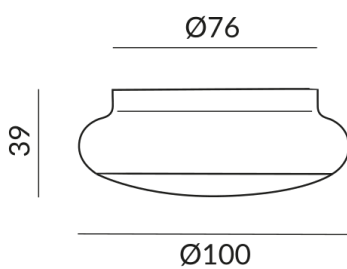

BLOP FIX ceiling lights

BLOP FIX 100° AC C

104030ws
LED
100°
Dimmable
€269.00

Available, delivery time: 7 days

Body Color
painted white

Bulb Type
AC-LED

Mount Type
Deckenanbau (C)

Angle
100°

Light Color
2.700K

Technical specifications

Body color
painted white

Primary connection voltage
230 Volt

Dimmable
Phasenabschnitt (C)

Input power
12 Watt

Light color
2700 K

Option
Optional 3000k

LED luminous flux
950 lm

Color rendering index
CRI 90

Safety class
1

Ingress protection
IP20

Weight

0.38 kg

Design

Dirk Wortmeyer