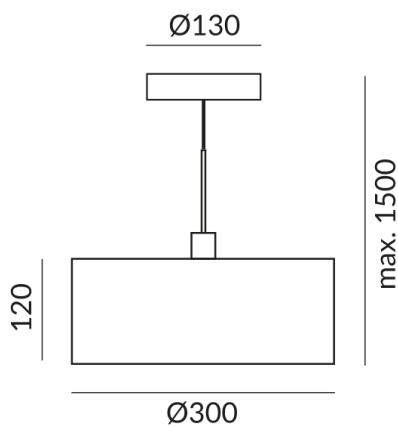

2.700K

Technical specifications

Body color

painted black

Shade color

black, inside gold

Primary connection voltage

230 Volt

Dimmable

Phasenabschnitt (C)

Input power

15 Watt

Light color

2700 K

Option

Optional 3000k