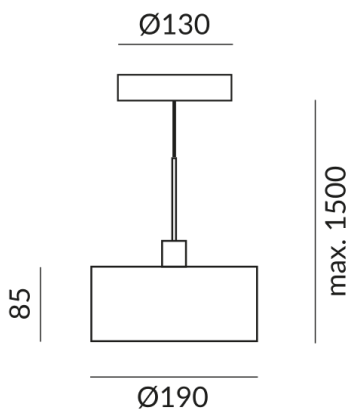

CANTARA GLASS

pendant lights

CANTARA GLASS 190 LV S

102235ws
LED
Dimmable
€499.00

Available, delivery time: 3-5 days

Body Color

painted white

Diameter

190mm

Systems

Single luminaires

Shade Color

white, texture

Bulb Type

LV-LED

Light Color

2.700K

Technical specifications

Body color

painted white

Shade color

white, texture

Primary connection voltage

230 Volt

Dimmable

Phasenabschnitt (C)

Input power

15 Watt

Light color

2700 K

Option

Optional 3000k