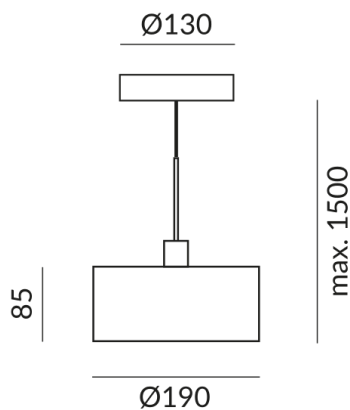

Light Color

2.700K

Technical specifications

Body color

matt chrome-plated / painted

Shade color

white, texture

Primary connection voltage

230 Volt

Dimmable

Phasenabschnitt (C)

Input power

15 Watt

Light color

2700 K

Option

Optional 3000k

Optional DALI

Optional Dim2warm

Optional Casambi

LED luminous flux

1250 lm

Color rendering index