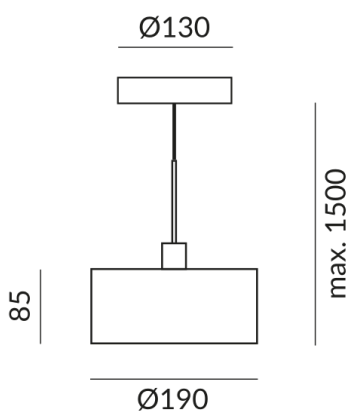

CANTARA GLASS

pendant lights

CANTARA GLASS 190 LV S, 15W, PC2,
2700K, glass black gold

102230ch
LED
Dimmable
€599.00

Available, delivery time: 3-5 days

Body Color
chrome

Diameter
190mm

Systems
Single luminaires

Shade Color
black, inside gold

Bulb Type
LV-LED

Light Color
2.700K

Assortment Status
Catalog item

Technical specifications

Body color
chrome

Shade color
black, inside gold

Primary connection voltage
230 Volt

Dimmable
Phasenabschnitt (C)

Input power
15 Watt

Light color
2700 K

Option
Optional 3000k

Optional DALI

Optional Dim2warm

Optional Casambi

LED luminous flux