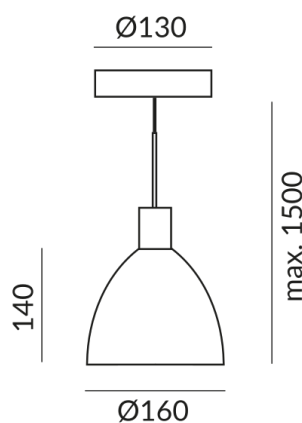

Dim2Warm

Technical specifications

Body color

matt chrome-plated / painted

Shade color

white, texture

Primary connection voltage

230 Volt

Dimmable

Phasenabschnitt (C)

Input power

15 Watt

Light color

2700 K

Option

Optional 3000k