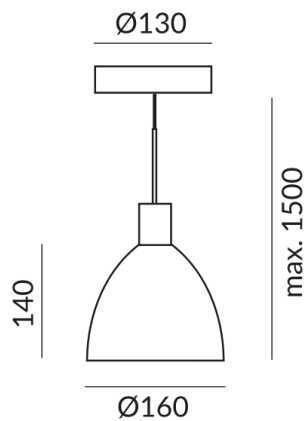

## Technical specifications

**Body color**  
matt chrome-plated / painted

**Shade color**  
black, inside gold

**Primary connection voltage**  
230 Volt

**Dimmable**  
Phasenabschnitt (C)

**Input power**  
15 Watt

IP20

**Weight**

0.8 kg

**Design**

BRUCK Werksdesign