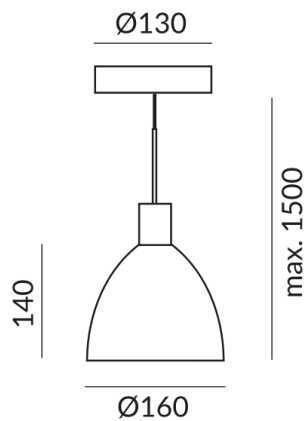

Bulb Type
LV-LED

Light Color
2.700K

Technical specifications

Body color
matt chrome-plated / painted

Shade color
black, inside gold

Primary connection voltage
230 Volt

Dimmable
Phasenabschnitt (C)

Input power
15 Watt

Light color
2700 K

Option
Optional 3000k
Optional DALI
Optional Dim2warm
Optional Casambi

LED luminous flux
1250 lm

Color rendering index
CRI 97

Safety class

2

Ingress protection

IP20